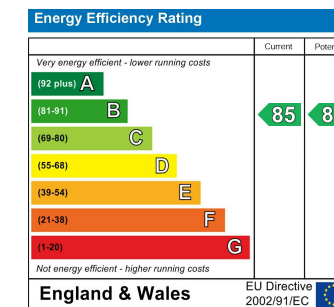

These particulars, whilst believed to be accurate are set out as a general outline only for guidance and do not constitute any part of an offer or contract. Intending purchasers should not rely on them as statements of representation of fact, but must satisfy themselves by inspection or otherwise as to their accuracy. No person in this firm's employment has the authority to make or give any representation or warranty in respect of the property.