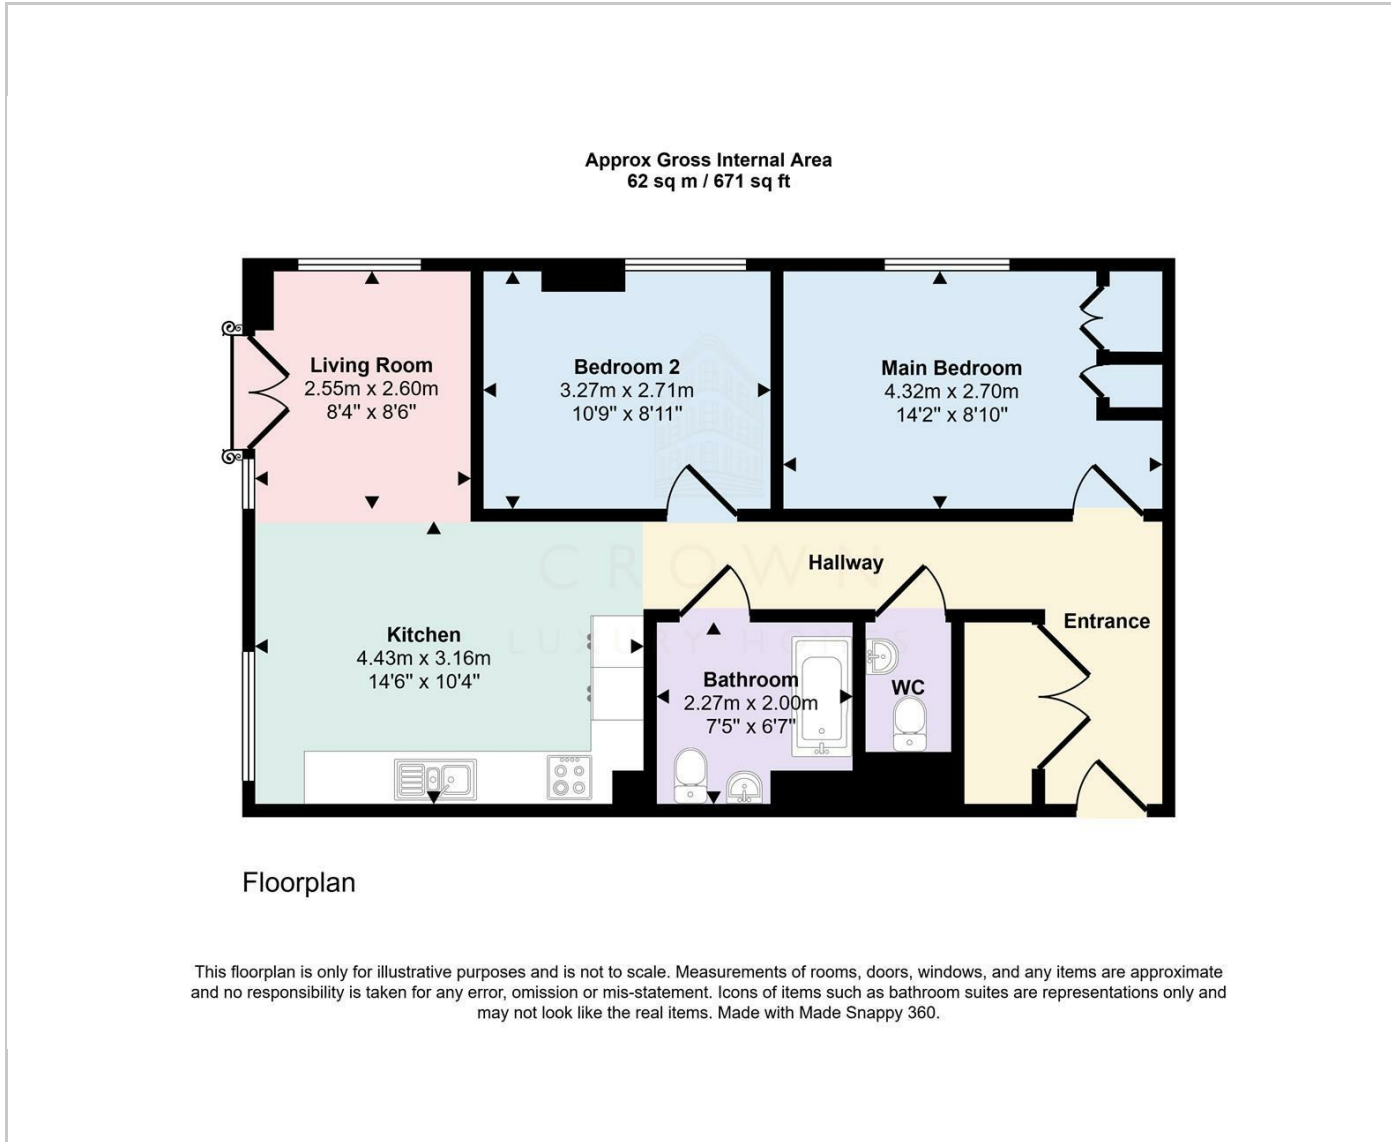

Flat 1602, Menara Point 1 Affinity View, London, E16 4EF  
£2,750 Per month

Flat 1602, Menara Point 1 Affinity View, London, E16 4EF

£2,750 Per month

Available in May | 19th Floor | Furnished | Stunning Views | 24/7 Concierge | Gym | Cinema Room | Lounges | Meeting Rooms | Communal Gardens | WeChat: CLH-Consultant.

## Description

## Floor Plans